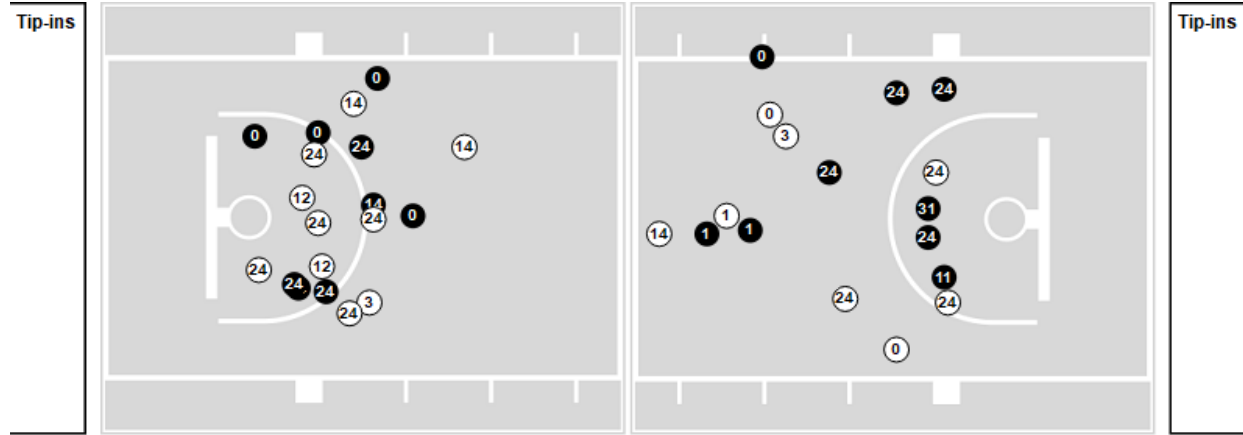

Shots in the Paint

● Made   ○ Missed   N - Player Number

Pepperdine	M/A	%
Field Goals	24/55	44
2 Points	20/40	50
3 Points	4/15	27
Free Throws	18/20	90

Pepperdine	M/A	%
Points in the Paint	36 (18/36)	50
Fast Break Points	17 (11/12)	92
Second Chance Points	12 (9/9)	100
Effective FG%	47