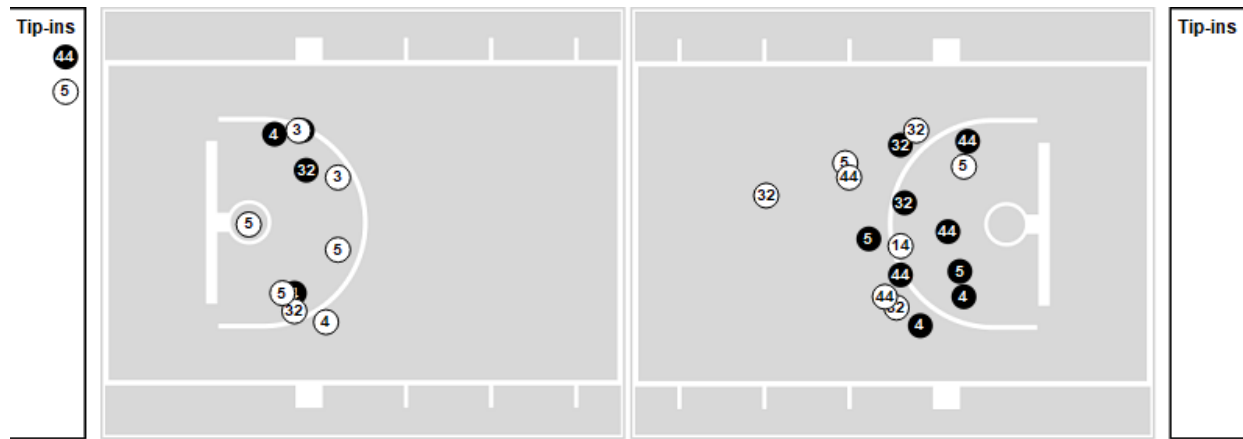

Officials: Darron George, Amy Bonner, Nate Harris

Players => All ; FG Types => All ; Results => All ;

Hawaii

All Field Goals

Shots in the Paint

● Made ○ Missed N - Player Number

Hawaii	M/A	%
Field Goals	25/55	45
2 Points	16/35	46
3 Points	9/20	45
Free Throws	17/25	68