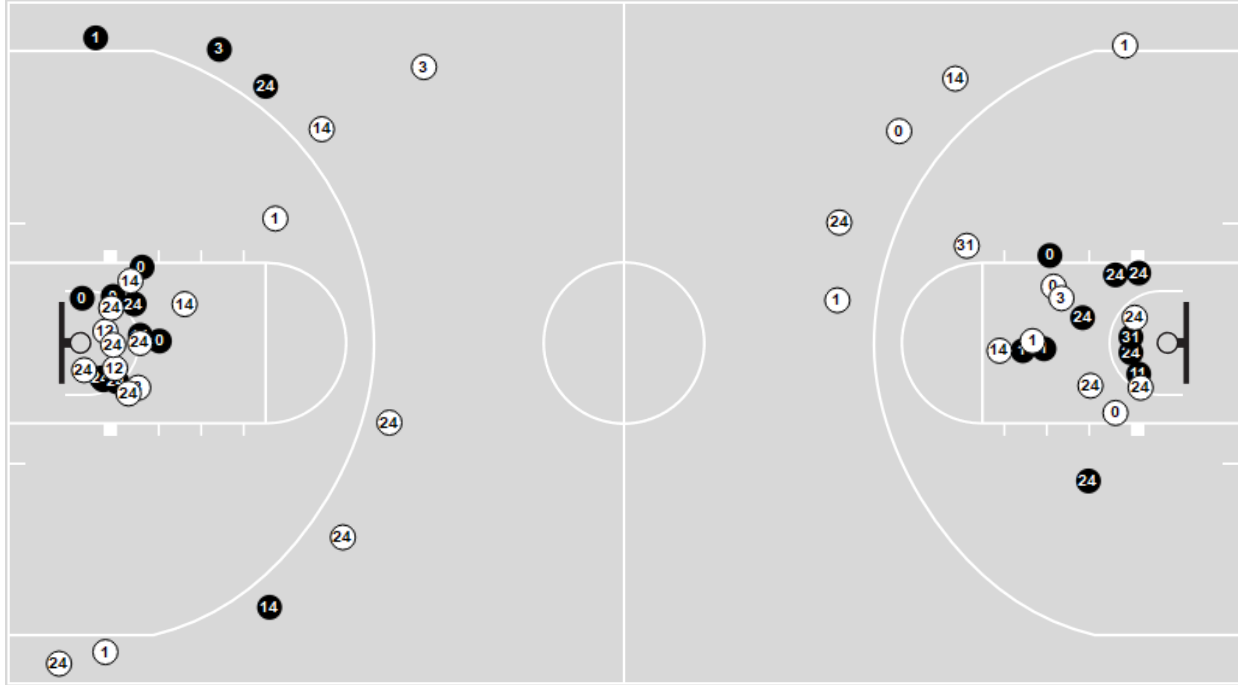

Players => All ; FG Types => All ; Results => All ;
Pepperdine

All Field Goals